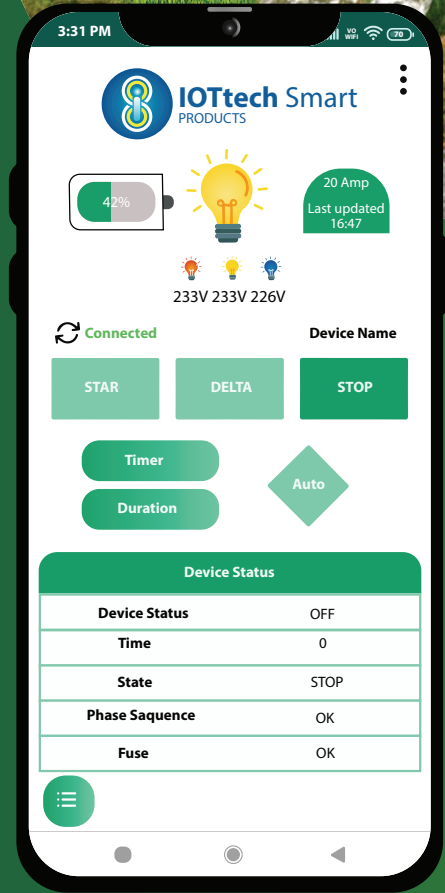

scan QR code and download

Agri Yantram Mobile App

IOTtech Smart PRODUCTS

CORPORATE ADDRESS:

Plot No. 13, 3rd Floor, Pocket B, Sector 17 Dwarka,
New Delhi, Delhi 110075 Landmark: Near DCP Head Office.
Mobile:- +91-9319291890

WEBSITE:

www.iotechsmart.com
www.agriyantram.com
Email- marketing@iotechsmart.com

CONTACT US

+91 9319291890

FOLLOW US ON